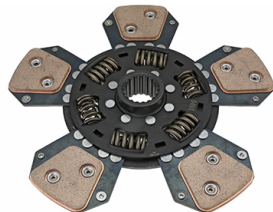

## NEW Clutch Plates and Covers

Vapormatic is pleased to introduce a new range of clutch parts for John Deere applications. All covers are designed utilising the latest clutch technology with vented housings for greater heat dispersal & improved cooling.

VPG1425 Main Drive Assembly

VPG3136 Main Drive Plate

VPG3137 PTO Drive Plate

VPG3138 Main Drive Plate

Part Number	OE Reference	Description	Applications
<a href="#">VPG1425</a>	RE260848	Main drive assembly, for PTO plate VPG3135	John Deere series, 5055E, 5075E, 5075E Asia, 5075E India, 5075E S Africa, 5075E S America
<a href="#">VPG1426</a>	SJ29356	Main drive assembly	John Deere series, 5103 Australia, 5203 Australia, 5303, 5303 Australia, 5303 Mexico, 5303 N Africa, 5303 S Africa, 5303 Turkey, 5403, 5403 N Africa, 5403 S Africa, 5403 S America, 5403 Turkey, 5045E Australia, 5050E, 5050E Turkey, 5055E, 5055E Australia, 5055E India, 5058E, 5060E India, 5065E, 5065E Australia, 5065E India, 5067E
<a href="#">VPG6883</a>	RE73611	Clutch cover and plate kit (VPG1426 cover & VPG3137 plate in kit)	John Deere series, 5103 Australia, 5203 Australia, 5303, 5303 Australia, 5303 Mexico, 5303 N Africa, 5303 S Africa, 5303 Turkey, 5403, 5403 N Africa, 5403 S Africa, 5403 S America, 5403 Turkey, 5045E Australia, 5050E, 5050E Turkey, 5055E, 5055E Australia, 5055E India, 5058E, 5060E India, 5065E, 5065E Australia, 5065E India, 5067E
<a href="#">VPG3135</a>	RE258872	PTO drive plate, used with VPG1425 cover	John Deere series, 5055E, 5075E, 5075E Asia, 5075E Australia, 5075E India, 5075E S Africa, 5075E S America, 5403 Australia, 5503, 5503 Turkey, 5610 Asia, 5610 India